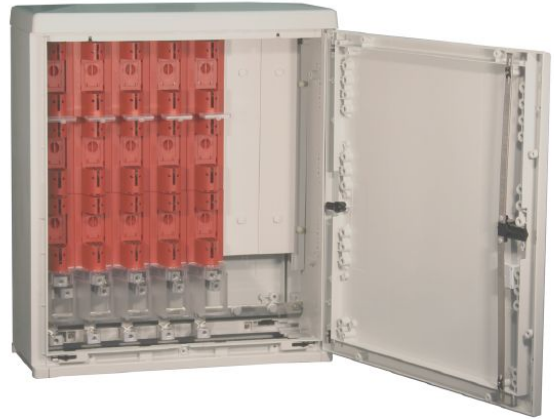

Cabinet size 1, BR 195, with bars

Picture may vary.

Technical Data

Article no.	531 520 301
PEN busbar, tin-plated	30 x 6
Spare panel	1
Busbars, tin-plated	30 x 6
LV HRC 2/400A fuse rails	6

Dimensions

Width	(mm)	785
Height	(mm)	850
Depth	(mm)	320