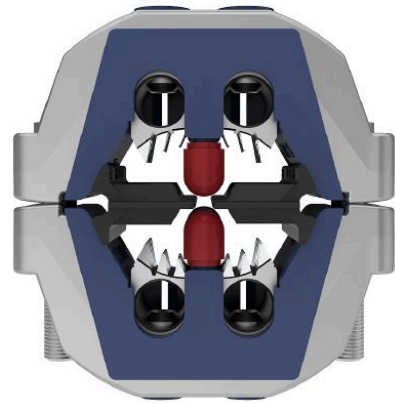

Compact tap connector

for Al and Cu four wire cables
(also suitable for Al multi-stranded Al conductors)

Picture may vary.

Technical Data

Article no.	330 499 499	
Number of wires	4	
Conductor cross section Al solid sector-shaped	(mm ²)	185
Conductor cross section Al stranded circular	(mm ²)	150
Conductor cross section Cu stranded circular	(mm ²)	150
Conductor cross section Al stranded sector-shaped	(mm ²)	150
Conductor cross section Cu stranded sector-shaped	(mm ²)	150
Cross section of tap conductor	(mm ²)	6 - 70
Information on tap conductor	+ 95 solid sector-shaped rounded	
Width across flats for clamp body screw SW1	6	
Tightening torque for clamp body screw SW1	fasten until block	
Width across flats for contact element screw SW2	5	
Tightening torque for contact element screw SW2	(Nm)	12
Contact elements	Pyramide shaped contact elements	
Circumscribed circle diameter	(mm)	115
Matching joint set	AM 140/420N, AM 140/420K	

Dimensions

Width	(mm)	32
--------------	------	----