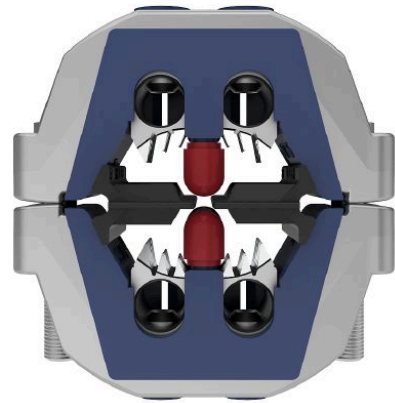

Compact tap connector

for Al and Cu four wire cables
(also suitable for Al multi-stranded Al conductors)

Picture may vary.

Technical Data

Article no.	331 395 395
Number of wires	4
Conductor cross section Al solid sector-shaped	(mm²) 70
Conductor cross section Al stranded circular	(mm²) 50
Conductor cross section Cu stranded circular	(mm²) 50
Conductor cross section Al stranded sector-shaped	(mm²) 50
Conductor cross section Cu stranded sector-shaped	(mm²) 50
Cross section of tap conductor	(mm²) 6 - 70
Information on tap conductor	+ 95 solid sector-shaped rounded
Width across flats for clamp body screw SW1	6
Tightening torque for clamp body screw SW1	fasten until block
Width across flats for contact element screw SW2	5
Tightening torque for contact element screw SW2	(Nm) 12
Contact elements	Pyramide shaped contact elements
Circumscribed circle diameter	(mm) 96
Matching joint set	AM 130/300

Dimensions

Width	(mm)	32
--------------	-------------	-----------