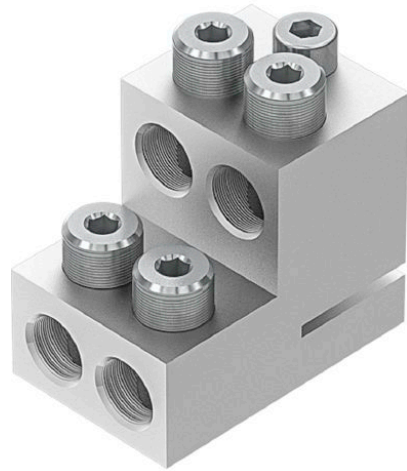

2DIREKT S Four Wire Transformer Terminal Clamp

Picture may vary.

Technical Data

Article no.		331 756 011
Number of conductor		4
Connection possibility		horizontal, vertical
Conductor Cross Sections	(mm²)	16 - 95
Conductor type		round stranded flexible, round stranded, sector shaped stranded
Bolted connection	(mm)	M16
Maximum current	(A)	400
Earthing possibility		yes
min. distance between termination	(mm)	72

Dimensions

Width	(mm)	44
Height	(mm)	68
Depth	(mm)	68