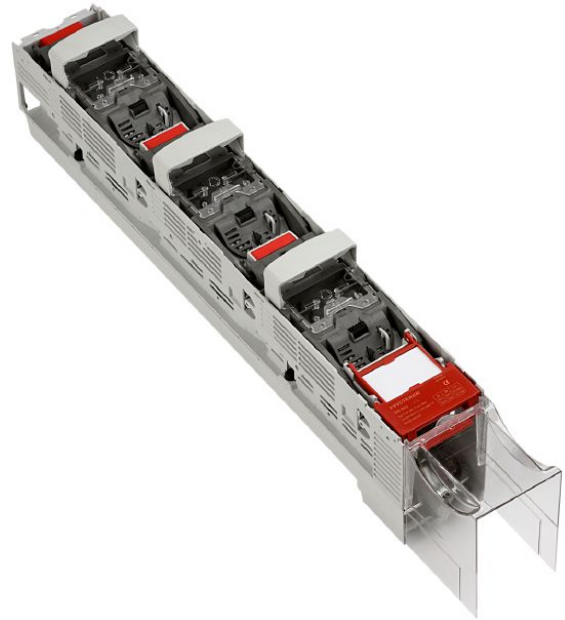

LV HRC fuse switch unit size 3, 630A, 690V

Picture may vary.

Technical Data

Article no.	526 980 200
Application	Single pole switchable
for busbar centre	185
Connection	M12x40 screw connection