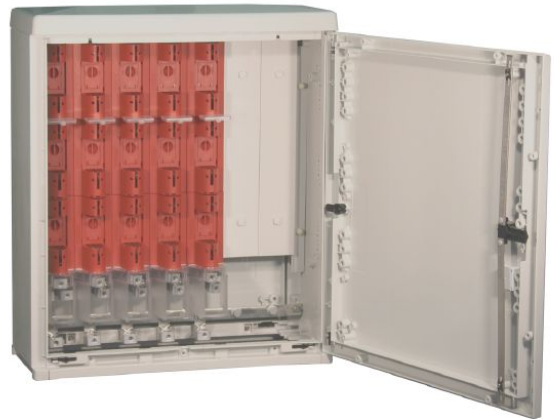

Cabinet size 1, BR 195, with bars

Picture may vary.

Technical Data

Article no.	531 530 301
PEN busbar, tin-plated	30 x 6
Busbars, tin-plated	30 x 6
LV HRC 2/400A fuse rails	7

Dimensions

Width	(mm)	785
Height	(mm)	850
Depth	(mm)	320