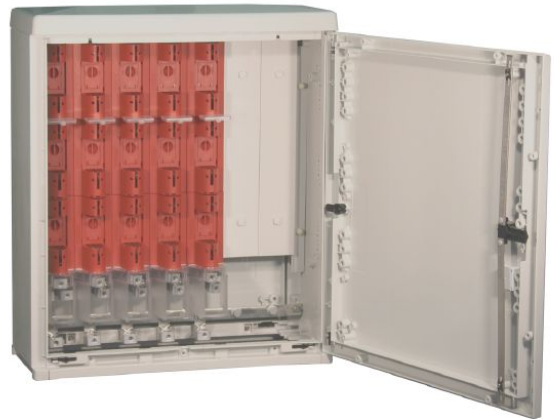

Cabinet size 1, BR 195, with bars

Picture may vary.

Technical Data

Article no.	531 530 302
PEN busbar, tin-plated	30 x 6
Busbars, tin-plated	30 x 6
LV HRC 00/160A fuse rails	10
LV HRC 2/400A fuse rails	2

Dimensions

Width	(mm)	785
Height	(mm)	850
Depth	(mm)	320