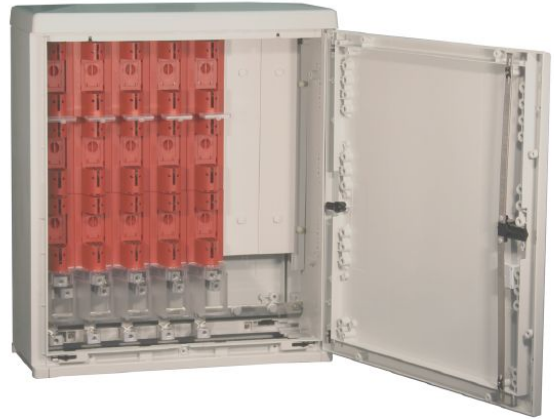

Cabinet size 1, BR 195, with bars

Picture may vary.

Technical Data

Article no.	531 530 303
Lighting	1
PEN busbar, tin-plated	30 x 6
Busbars, tin-plated	30 x 6
LV HRC 2/400A fuse rails	7

Dimensions

Width	(mm)	785
Height	(mm)	850
Depth	(mm)	320