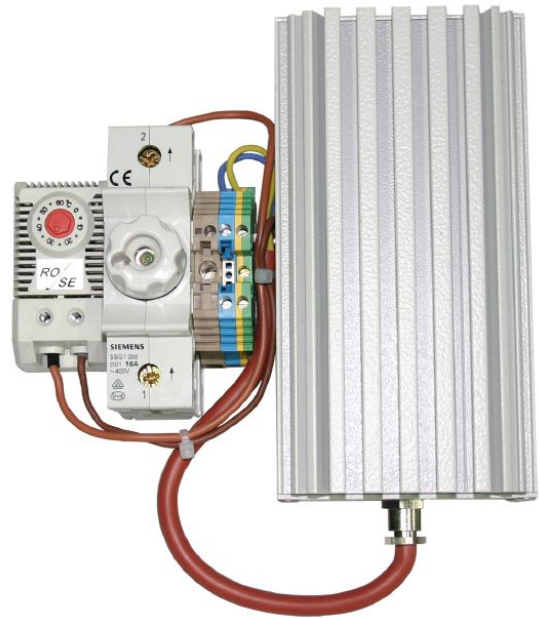

Cabinet heating, 90 watt, with thermostat and fuse

Picture may vary.

Technical Data

Article no.	545 115 006
For Series	300, 194, 195, 196, 197, 310, 204, 205, 206, 207, 121, 122, 123, 124, 125, 126, 127, 128, 129, 186, 188, 189, 315, 214, 215, 216, 325, 224, 225, 226, 198, 199, 200, 173, 174, 175
Application	Fuse and thermostat on hat section rail