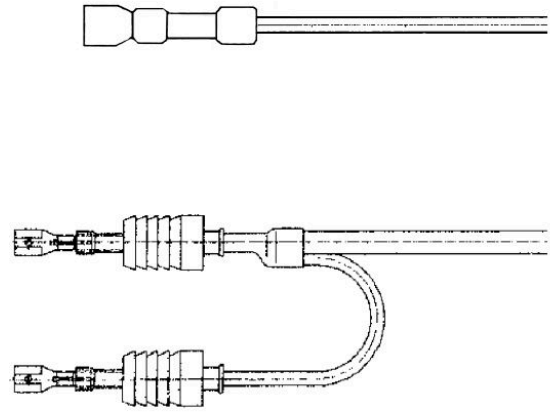

## Coaxial cable RG58 connection set

Other cable lengths are available on demand.

*Picture may vary.*

### Technical Data

<b>Article no.</b>	<b>564 430 010 00128</b>
<b>Connection version</b>	<b>Push-on contact</b>
<b>Length of connection cable</b>	<b>(m) 5</b>