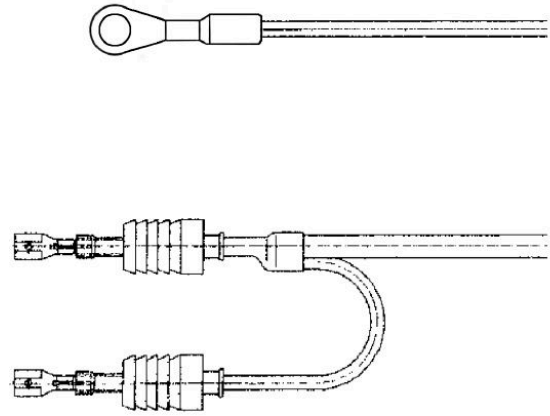

## Coaxial cable RG58 connection set

Other cable lengths are available on demand.

*Picture may vary.*

### Technical Data

<b>Article no.</b>	<b>564 430 010 00163</b>
<b>Connection version</b>	<b>Ring cable lug</b>
<b>Length of connection cable</b>	<b>(m) 5</b>