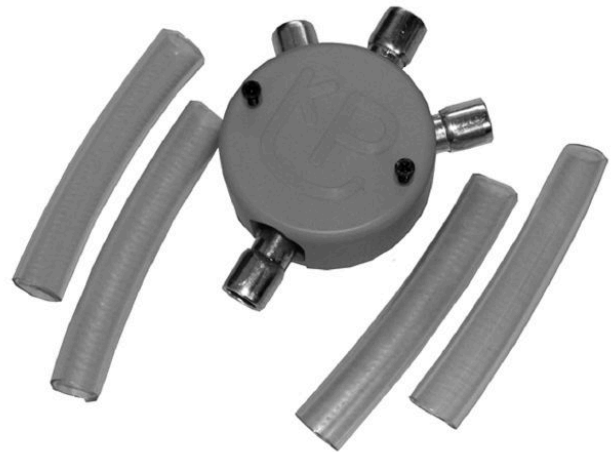

Connecting cluster 120 / 70 mm² including compression cable lugs

Picture may vary.

Technical Data

| | | |
|-------------------------------------|-------------------------|--------------------|
| Article no. | | 622 749 002 |
| Earthing cable cross section | (mm²) | 70 |
| Connecting cluster | (mm²) | 120 |
| with cable lug | | yes |