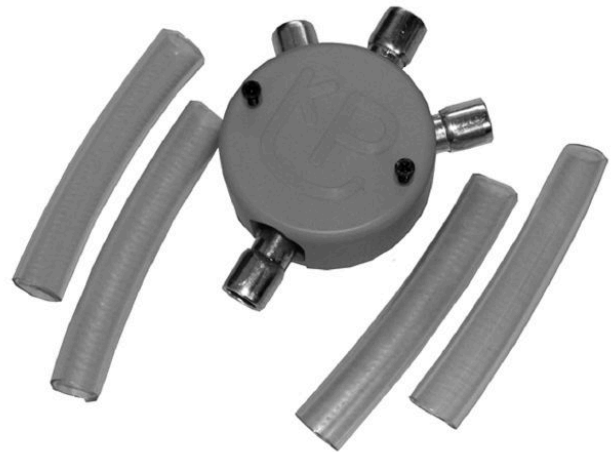

Connecting cluster 120 / 95 mm² including compression cable lugs

Picture may vary.

Technical Data

Article no.		622 749 003
Earthing cable cross section	(mm²)	95
Connecting cluster	(mm²)	120
with cable lug		yes